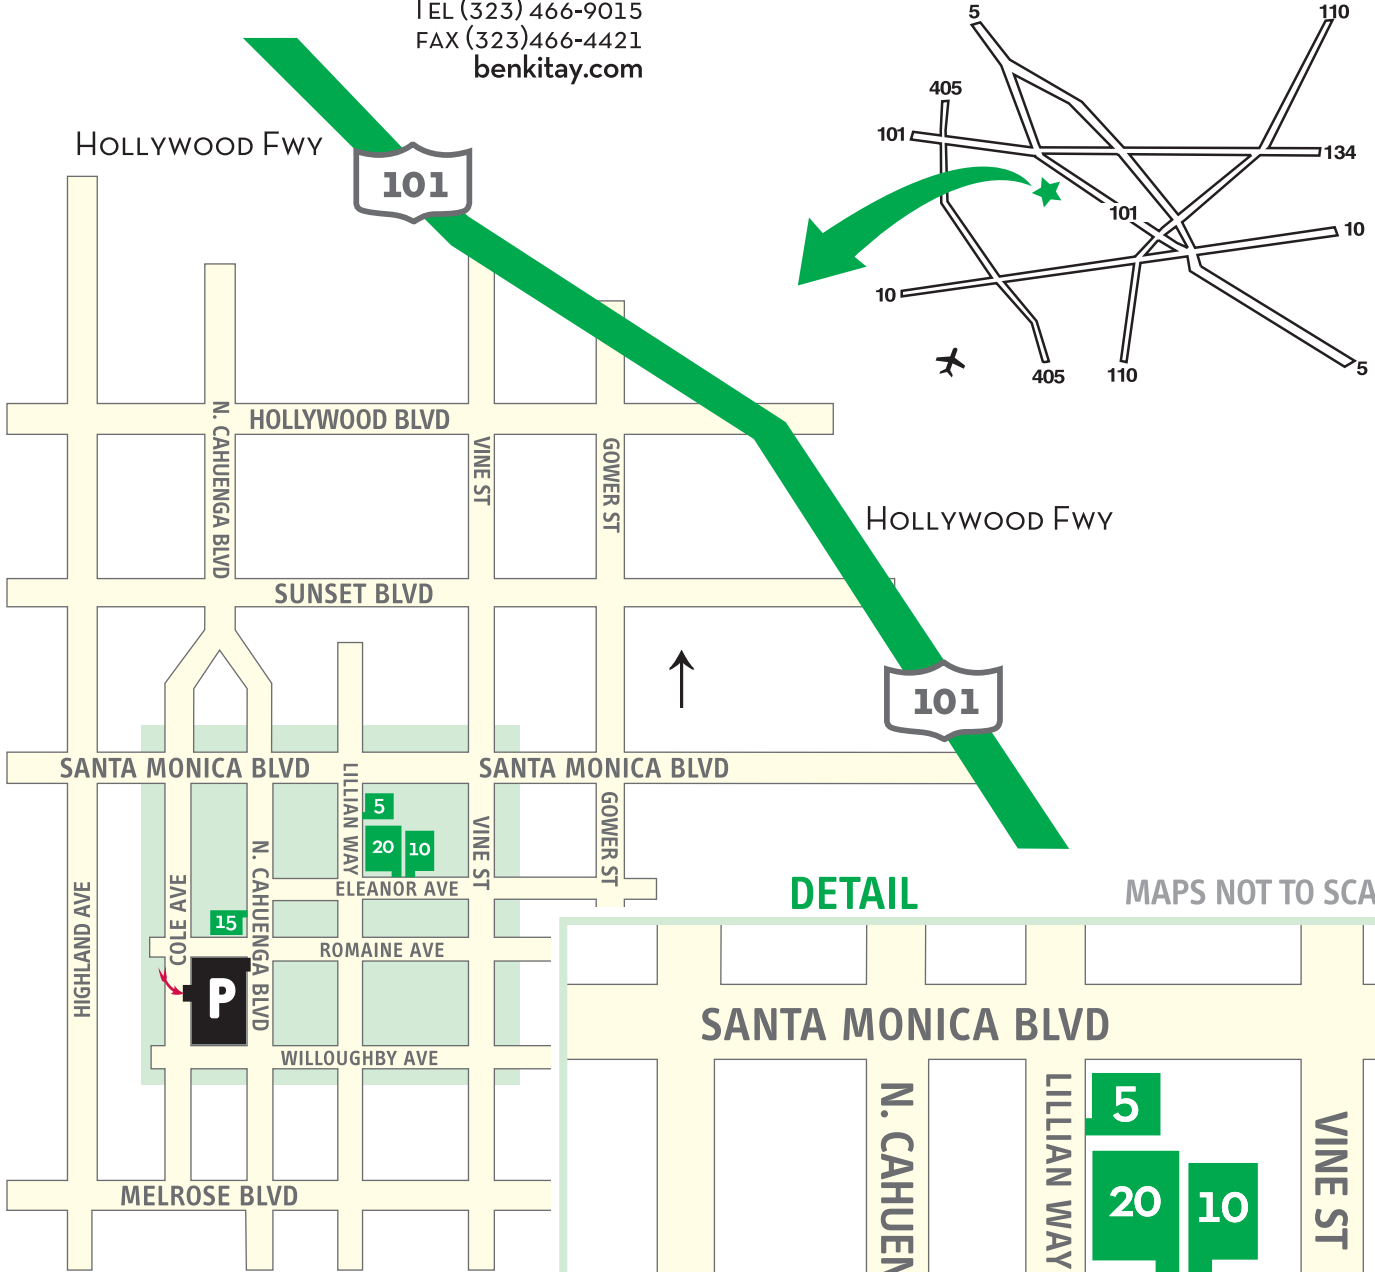

# BENKITAY STUDIOS 5 10 15 20

OFFICES: 6309 ELEANOR AVE. HOLLYWOOD, CA 90038  
 TEL (323) 466-9015  
 FAX (323) 466-4421  
 benkitay.com

DETAIL

MAPS NOT TO SCALE

**BKS SPACES AT THE TELEVISION CENTER  
 PARKING LOT (955 Cole Ave) ARE COLOR CODED  
 EACH STAGE MUST PARK IN ASSIGNED SPACES ONLY**

- 5** STAGE 5  
 1060 LILLIAN WAY PRODUCTION LINE (323) 461-6297  
 PARK IN THE 12 PURPLE COLORED SPACES ONLY
- 10** STAGE 10  
 6309 ELEANOR AVE. PRODUCTION LINE (323) 462-0773  
 PARK IN THE 18 ORANGE COLORED SPACES ONLY
- 15** STAGE 15  
 1015 CAHUENGA BLVD PRODUCTION LINE (323) 469-2912  
 PARK IN THE 10 GREEN COLORED SPACES ONLY
- 20** STAGE 20  
 1054 LILLIAN WAY PRODUCTION LINE (323) 468-4070  
 PARK IN THE 18 WHITE COLORED SPACES ONLY