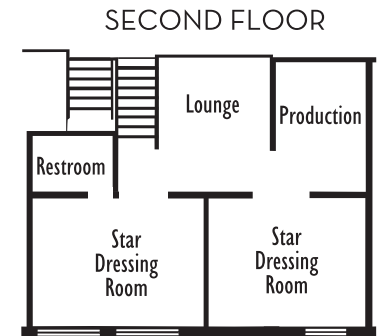

STAGE 20

1054 LILLIAN WAY HOLLYWOOD. 323-468-4071 (PRODUCTION LINE ONLY)

GROUND FLOOR